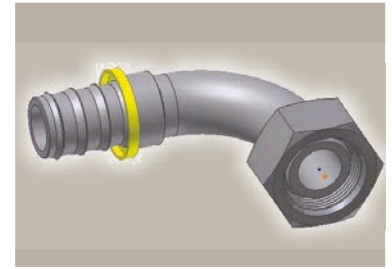

C5 Female Metric Light Series - Swivel 90° Elbow (Ball Nose for 24° or 60° Cone)

DKL 90°

Part Number	Hose I.D.				Thread metric	Tube O.D. mm	A mm	B mm	E mm	W mm
	DN	Inch	Size	mm						
3C582-6-4	6	1/4	-4	6.4	M12x1.5	6	42	23	29	14
3C582-8-4	6	1/4	-4	6.4	M14x1.5	8	42	23	29	17
3C582-8-4B	6	1/4	-4	6.4	M14x1.5	8	41	23	29	17
3C582-10-4	6	1/4	-4	6.4	M16x1.5	10	42	23	29	19
3C582-10-6	10	3/8	-6	9.5	M16x1.5	10	49	27	33	19
3C582-12-6	10	3/8	-6	9.5	M18x1.5	12	49	27	34	22
3C582-12-6B	10	3/8	-6	9.5	M18x1.5	12	49	27	34	22
3C582-15-8	12	1/2	-8	12.7	M22x1.5	15	65	38	39	27
3C582-15-8B	12	1/2	-8	12.7	M22x1.5	15	65	38	39	27
3C582-18-10	16	5/8	-10	15.9	M26x1.5	18	74	37	43	32
3C582-18-10B	16	5/8	-10	15.9	M26x1.5	18	74	37	43	32
3C582-22-12	19	3/4	-12	19.1	M30x2	22	88	51	50	36
3C582-22-12B	19	3/4	-12	19.1	M30x2	22	88	52	50	36
3C582-28-16B	25	1	-16	25.4	M36x2	28	101	64	66	41

82 Series

Also available in stainless steel. Details can be found in CAT 4400.1/UK

Approved **fitting series** for hose types:

B: Brass

82 | 801Plus | 801RH | 801TM | 804 | 821FR | 830M | 836 | 837BM | 837PU | 838M | 846