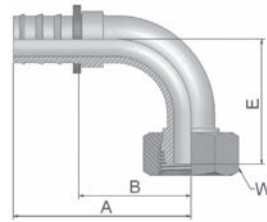

C5 Female Metric Light Series - Swivel 90° Elbow (Ball Nose for 24° or 60° Cone)

DKL 90°

Part Number	Hose I.D.				Thread metric	Tube O.D. mm	A mm	B mm	E mm	W mm
	DN	Inch	Size	mm						
3C582-6-4	6	1/4	-4	6.4	M12x1.5	6	42	23	29	14
3C582-8-4	6	1/4	-4	6.4	M14x1.5	8	42	23	29	17
3C582-8-4B	6	1/4	-4	6.4	M14x1.5	8	41	23	29	17
3C582-10-4	6	1/4	-4	6.4	M16x1.5	10	42	23	29	19
3C582-10-6	10	3/8	-6	9.5	M16x1.5	10	49	27	33	19
3C582-12-6	10	3/8	-6	9.5	M18x1.5	12	49	27	34	22
3C582-12-6B	10	3/8	-6	9.5	M18x1.5	12	49	27	34	22
3C582-15-8	12	1/2	-8	12.7	M22x1.5	15	65	38	39	27
3C582-15-8B	12	1/2	-8	12.7	M22x1.5	15	65	38	39	27
3C582-18-10	16	5/8	-10	15.9	M26x1.5	18	74	37	43	32
3C582-18-10B	16	5/8	-10	15.9	M26x1.5	18	74	37	43	32
3C582-22-12	19	3/4	-12	19.1	M30x2	22	88	51	50	36
3C582-22-12B	19	3/4	-12	19.1	M30x2	22	88	52	50	36
3C582-28-16B	25	1	-16	25.4	M36x2	28	101	64	66	41

82 Series

Also available in stainless steel. Details can be found in CAT 4400.1/UK

Approved **fitting series** for hose types:

B: Brass

82 | 801Plus | 801RH | 801TM | 804 | 821FR | 830M | 836 | 837BM | 837PU | 838M | 846