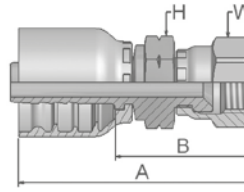

# 08 Female SAE 45° – Swivel Straight

SAE J516

Part Number		Hose I.D.				Thread	A	B	H	W
46 series	48 series	DN	Inch	Size	mm	UNF	mm	mm	mm	mm
	10848-6-6	10	3/8	-6	9.5	5/8x18	57		34	19

# 37/3V Female JIC 37° SAE 45° – Dual Flare Swivel Female 45° Elbow

ISO 12151-5-SWE 45° – DKJ 45°

Part Number		Hose I.D.				Thread	A	B	E	W
46 series	48 series	DN	Inch	Size	mm	UNF	mm	mm	mm	mm
13V46-4-4	13V48-4-4	6	1/4	-4	6.4	7/16x20	53	29	10	17
13V46-5-4	13V48-5-4	6	1/4	-4	6.4	1/2x20	57	33	9	17
13746-6-4	13748-6-4	6	1/4	-4	6.4	9/16x18	55	31	11	19
13V46-5-5	13V48-5-5	8	5/16	-5	7.9	1/2x20	53	29	10	17
13746-6-5	13748-6-5	8	5/16	-5	7.9	9/16x18	58	35	10	19
13746-6-6	13748-6-6	10	3/8	-6	9.5	9/16x18	60	37	11	19
13V46-8-6	13V48-8-6	10	3/8	-6	9.5	3/4x16	67	44	15	22
13V46-10-6	13V48-10-6	10	3/8	-6	9.5	7/8 14	69	46	17	27
13V46-8-8	13V48-8-8	12	1/2	-8	12.7	3/4x16	61	37	15	22
13V46-10-8	13V48-10-8	12	1/2	-8	12.7	7/8x14	70	46	16	27
13V46-10-10	13V48-10-10	16	5/8	-10	15.9	7/8x14	69	44	16	27
13746-12-10	13748-12-10	16	5/8	-10	15.9	1 1/16x12	74	49	21	32
13746-12-12	13748-12-12	19	3/4	-12	19.1	1 1/16x12	83	58	22	32
13746-14-12	13748-14-12	19	3/4	-12	19.1	1 3/16x12	84	58	22	36
13746-16-12	13748-16-12	19	3/4	-12	19.1	1 5/16x12	84	58	24	41
13746-12-16	13748-12-16	25	1	-16	25.4	1 1/16x12	91	61	21	32
13746-16-16	13748-16-16	25	1	-16	25.4	1 5/16x12	99	70	24	41
13746-20-16	13748-20-16	25	1	-16	25.4	1 5/8x12	101	71	26	50
13746-20-20		31	1 1/4	-20	31.8	1 5/8x12	129	92	32	50
	13748-20-20	31	1 1/4	-20	31.8	1 5/8x12	135	88	32	50
	13748-24-24	38	1 1/2	-24	38.1	1 7/8x12	165	127	58	60