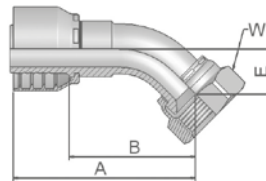

# 08 Female SAE 45° – Swivel Straight

SAE J516

Part Number		Hose I.D.				Thread	A	B	H	W
46 series	48 series	DN	Inch	Size	mm	UNF	mm	mm	mm	mm
	10848-6-6	10	3/8	-6	9.5	5/8x18	57		34	19

# 37/3V Female JIC 37° SAE 45° – Dual Flare Swivel Female 45° Elbow

ISO 12151-5-SWE 45° – DKJ 45°

Part Number		Hose I.D.				Thread	A	B	E	W
46 series	48 series	DN	Inch	Size	mm	UNF	mm	mm	mm	mm
13V46-4-4	13V48-4-4	6	1/4	-4	6.4	7/16x20	53	29	10	17
13V46-5-4	13V48-5-4	6	1/4	-4	6.4	1/2x20	57	33	9	17
13746-6-4	13748-6-4	6	1/4	-4	6.4	9/16x18	55	31	11	19
13V46-5-5	13V48-5-5	8	5/16	-5	7.9	1/2x20	53	29	10	17
13746-6-5	13748-6-5	8	5/16	-5	7.9	9/16x18	58	35	10	19
13746-6-6	13748-6-6	10	3/8	-6	9.5	9/16x18	60	37	11	19
13V46-8-6	13V48-8-6	10	3/8	-6	9.5	3/4x16	67	44	15	22
13V46-10-6	13V48-10-6	10	3/8	-6	9.5	7/8 14	69	46	17	27
13V46-8-8	13V48-8-8	12	1/2	-8	12.7	3/4x16	61	37	15	22
13V46-10-8	13V48-10-8	12	1/2	-8	12.7	7/8x14	70	46	16	27
13V46-10-10	13V48-10-10	16	5/8	-10	15.9	7/8x14	69	44	16	27
13746-12-10	13748-12-10	16	5/8	-10	15.9	1 1/16x12	74	49	21	32
13746-12-12	13748-12-12	19	3/4	-12	19.1	1 1/16x12	83	58	22	32
13746-14-12	13748-14-12	19	3/4	-12	19.1	1 3/16x12	84	58	22	36
13746-16-12	13748-16-12	19	3/4	-12	19.1	1 5/16x12	84	58	24	41
13746-12-16	13748-12-16	25	1	-16	25.4	1 1/16x12	91	61	21	32
13746-16-16	13748-16-16	25	1	-16	25.4	1 5/16x12	99	70	24	41
13746-20-16	13748-20-16	25	1	-16	25.4	1 5/8x12	101	71	26	50
13746-20-20		31	1 1/4	-20	31.8	1 5/8x12	129	92	32	50
	13748-20-20	31	1 1/4	-20	31.8	1 5/8x12	135	88	32	50
	13748-24-24	38	1 1/2	-24	38.1	1 7/8x12	165	127	58	60