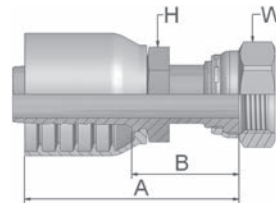

JC

Female ORFS Swivel - Straight Short

ISO 12151-1 – SWSA
SAE J516 – ORFS

Part Number	Hose I.D.				Thread UNF	A mm	B mm	H mm	W mm
	DN	Inch	Size	mm					
1JC70-6-6-SM	10	3/8	-6	9.5	11/16x16	49	20	19	22
1JC70-8-6-SM	10	3/8	-6	9.5	13/16x16	51	22	19	24
1JC70-8-8-SM	12	1/2	-8	12.7	13/16x16	56	24	13/16	15/16
1JC70-10-8-SM	12	1/2	-8	12.7	1x14	58	24	24	30
1JC70-12-8-SM	12	1/2	-8	12.7	1 3/16x12	63	28	32	36
1JC70-8-10-SM	16	5/8	-10	15.9	13/16x16	58	22	24	24
1JC70-10-10-SM	16	5/8	-10	15.9	1x14	64	24	24	30
1JC70-12-10-SM	16	5/8	-10	15.9	1 3/16x12	68	29	32	36
1JC70-8-12-SM	19	3/4	-12	19.1	13/16x16	61	22	27	24
1JC70-12-12-SM	19	3/4	-12	19.1	1 3/16x12	68	29	32	36
1JC70-16-12-SM	19	3/4	-12	19.1	1 7/16x12	72	33	36	41
1JC70-12-16-SM	25	1	-16	25.4	13/16x12	76	31	36	36
1JC70-16-16-SM	25	1	-16	25.4	1 7/16x12	80	35	36	41
1JC70-20-16-SM	25	1	-16	25.4	1 11/16x12	80	33	41	50

JS

ORFS Swivel Female (Long)

ISO 12151-1-SWSB
SAE J516 – ORFS

Part Number	Hose I.D.				Thread UNF	A mm	B mm	H mm	W mm
	DN	Inch	Size	mm					
1JS70-6-6-SM	10	3/8	-6	9.5	11/16x16	58	29	17	22
1JS70-8-6-SM	10	3/8	-6	9.5	13/16x16	64	35	19	24
1JS70-8-8-SM	12	1/2	-8	12.7	13/16x16	67	33	22	24
1JS70-10-8-SM	12	1/2	-8	12.7	1x14	73.5	38.5	24	30
1JS70-10-10-SM	16	5/8	-10	15.9	1x14	79	39	24	30
1JS70-12-12-SM	19	3/4	-12	19.1	1 3/16x12	84	45	30	36
1JS70-16-12-SM	19	3/4	-12	19.1	1 7/16x12	86	47	36	41
1JS70-16-16-SM	25	1	-16	25.4	1 7/16x12	98	53	36	41
1JS70-20-16-SM	25	1	-16	25.4	1 11/16x12	94	47	41	50