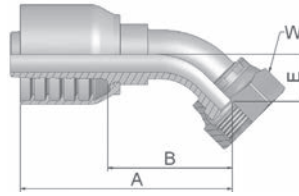

J7 Female ORFS - Swivel 45° Elbow

ISO 12151-1 - SWE 45°
SAE J516 - ORFS 45°

Part Number	Hose I.D.				Thread UNF	A mm	B mm	E mm	W mm
	DN	Inch	Size	mm					
1J770-6-6-SM	10	3/8	-6	9.5	11/16x16	62	33	11	22
1J770-8-6-SM	10	3/8	-6	9.5	13/16x16	64	35	15	24
1J770-6-8-SM	12	1/2	-8	12.7	11/16x16	68	33	11	22
1J770-8-8-SM	12	1/2	-8	12.7	13/16x16	72	37	15	24
1J770-10-8-SM	12	1/2	-8	12.7	1x14	80	46	17	30
1J770-10-10-SM	16	5/8	-10	15.9	1x14	83	44	16	30
1J770-12-10-SM	16	5/8	-10	15.9	1 3/16x12	90	53	21	36
1J770-12-12-SM	19	3/4	-12	19.1	1 3/16x12	92	53	21	36
1J770-16-12-SM	19	3/4	-12	19.1	1 7/16x12	95	56	24	41
1J770-16-16-SM	25	1	-16	25.4	1 7/16x12	113	66	24	41

J9 Female ORFS - Swivel 90° Elbow - Short Drop

ISO 12151-1 - SWES
SAE J516 - ORFS 90°

Part Number	Hose I.D.				Thread UNF	A mm	B mm	E mm	W mm
	DN	Inch	Size	mm					
1J970-6-6-SM	10	3/8	-6	9.5	11/16x16	58	29	23	22
1J970-8-6-SM	10	3/8	-6	9.5	13/16x16	58	29	29	24
1J970-8-8-SM	12	1/2	-8	12.7	13/16x16	70	35	29	24
1J970-10-8-SM	12	1/2	-8	12.7	1x14	73	38	32	30
1J970-12-8-SM	12	1/2	-8	12.7	1 3/16x12	76	41	48	36
1J970-10-10-SM	16	5/8	-10	15.9	1x14	78	39	33	30
1J970-12-10-SM	16	5/8	-10	15.9	1 3/16x12	86	50	48	36
1J970-12-12-SM	19	3/4	-12	19.1	1 3/16x12	89	49	48	36
1J970-16-12-SM	19	3/4	-12	19.1	1 7/16x12	89	49	56	41
1J970-16-16-SM	25	1	-16	25.4	1 7/16x12	111	64	56	41
1J970-20-16-SM	25	1	-16	25.4	1 11/16x12	111	64	64	50