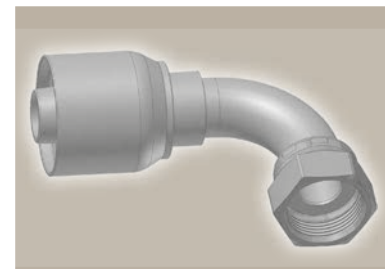

J7 Female ORFS - Swivel 45° Elbow

ISO 12151-1 - SWE 45°
SAE J516 - ORFS 45°

Part Number	Hose I.D.				Thread UNF	A mm	B mm	E mm	W mm
	DN	Inch	Size	mm					
1J770-6-6-SM	10	3/8	-6	9.5	11/16x16	62	33	11	22
1J770-8-6-SM	10	3/8	-6	9.5	13/16x16	64	35	15	24
1J770-6-8-SM	12	1/2	-8	12.7	11/16x16	68	33	11	22
1J770-8-8-SM	12	1/2	-8	12.7	13/16x16	72	37	15	24
1J770-10-8-SM	12	1/2	-8	12.7	1x14	80	46	17	30
1J770-10-10-SM	16	5/8	-10	15.9	1x14	83	44	16	30
1J770-12-10-SM	16	5/8	-10	15.9	1 3/16x12	90	53	21	36
1J770-12-12-SM	19	3/4	-12	19.1	1 3/16x12	92	53	21	36
1J770-16-12-SM	19	3/4	-12	19.1	1 7/16x12	95	56	24	41
1J770-16-16-SM	25	1	-16	25.4	1 7/16x12	113	66	24	41

J9 Female ORFS - Swivel 90° Elbow - Short Drop

ISO 12151-1 - SWES
SAE J516 - ORFS 90°

Part Number	Hose I.D.				Thread UNF	A mm	B mm	E mm	W mm
	DN	Inch	Size	mm					
1J970-6-6-SM	10	3/8	-6	9.5	11/16x16	58	29	23	22
1J970-8-6-SM	10	3/8	-6	9.5	13/16x16	58	29	29	24
1J970-8-8-SM	12	1/2	-8	12.7	13/16x16	70	35	29	24
1J970-10-8-SM	12	1/2	-8	12.7	1x14	73	38	32	30
1J970-12-8-SM	12	1/2	-8	12.7	1 3/16x12	76	41	48	36
1J970-10-10-SM	16	5/8	-10	15.9	1x14	78	39	33	30
1J970-12-10-SM	16	5/8	-10	15.9	1 3/16x12	86	50	48	36
1J970-12-12-SM	19	3/4	-12	19.1	1 3/16x12	89	49	48	36
1J970-16-12-SM	19	3/4	-12	19.1	1 7/16x12	89	49	56	41
1J970-16-16-SM	25	1	-16	25.4	1 7/16x12	111	64	56	41
1J970-20-16-SM	25	1	-16	25.4	1 11/16x12	111	64	64	50