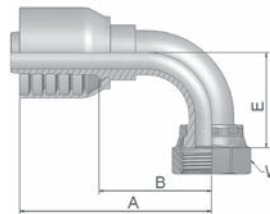

J7 Female ORFS - Swivel 45° Elbow

ISO 12151-1 - SWE 45°
SAE J516 - ORFS 45°

Part Number	Hose I.D.				Thread UNF	A mm	B mm	E mm	W mm
	DN	Inch	Size	mm					
1J770-6-6-SM	10	3/8	-6	9.5	11/16x16	62	33	11	22
1J770-8-6-SM	10	3/8	-6	9.5	13/16x16	64	35	15	24
1J770-6-8-SM	12	1/2	-8	12.7	11/16x16	68	33	11	22
1J770-8-8-SM	12	1/2	-8	12.7	13/16x16	72	37	15	24
1J770-10-8-SM	12	1/2	-8	12.7	1x14	80	46	17	30
1J770-10-10-SM	16	5/8	-10	15.9	1x14	83	44	16	30
1J770-12-10-SM	16	5/8	-10	15.9	1 3/16x12	90	53	21	36
1J770-12-12-SM	19	3/4	-12	19.1	1 3/16x12	92	53	21	36
1J770-16-12-SM	19	3/4	-12	19.1	1 7/16x12	95	56	24	41
1J770-16-16-SM	25	1	-16	25.4	1 7/16x12	113	66	24	41

J9 Female ORFS - Swivel 90° Elbow - Short Drop

ISO 12151-1 - SWES
SAE J516 - ORFS 90°

Part Number	Hose I.D.				Thread UNF	A mm	B mm	E mm	W mm
	DN	Inch	Size	mm					
1J970-6-6-SM	10	3/8	-6	9.5	11/16x16	58	29	23	22
1J970-8-6-SM	10	3/8	-6	9.5	13/16x16	58	29	29	24
1J970-8-8-SM	12	1/2	-8	12.7	13/16x16	70	35	29	24
1J970-10-8-SM	12	1/2	-8	12.7	1x14	73	38	32	30
1J970-12-8-SM	12	1/2	-8	12.7	1 3/16x12	76	41	48	36
1J970-10-10-SM	16	5/8	-10	15.9	1x14	78	39	33	30
1J970-12-10-SM	16	5/8	-10	15.9	1 3/16x12	86	50	48	36
1J970-12-12-SM	19	3/4	-12	19.1	1 3/16x12	89	49	48	36
1J970-16-12-SM	19	3/4	-12	19.1	1 7/16x12	89	49	56	41
1J970-16-16-SM	25	1	-16	25.4	1 7/16x12	111	64	56	41
1J970-20-16-SM	25	1	-16	25.4	1 11/16x12	111	64	64	50