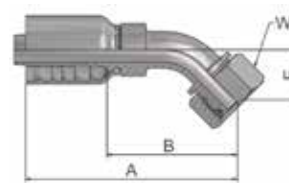

CA **Female Metric 24°
Light Series with O-Ring
Swivel - Straight**
ISO 12151-2-SWS-L – DKOL

Part Number	Hose I.D.				Thread metric	Tube O.D. mm	A mm	B mm	W mm
	DN	Inch	Size	mm					
1CA77-15-8	12	1/2	-8	12,7	M22x1,5	15	63	28	27
1CA77-18-10	16	5/8	-10	15,9	M26x1,5	18	66	27	32
1CA77-18-12	19	3/4	-12	19,1	M26x1,5	18	74	28	32
1CA77-22-12	19	3/4	-12	19,1	M30x2	22	73	27	36
1CA77-22-16	25	1	-16	25,4	M30x2	22	88	33	36
1CA77-28-16	25	1	-16	25,4	M36x2	28	89	35	41
1CA77-35-20	31	1 1/4	-20	31,8	M45x2	35	100	37	50
1CA77-42-24	38	1 1/2	-24	38,1	M52x2	42	106	39	60

Fittings with standard O-ring seals can be used for temperatures from -40 °C up to +105 °C.
O-rings see section Eb. Special O-rings are available on request.

CE **Female Metric 24°
Light Series with O-Ring
Swivel - 45° Elbow**
ISO 12151-2-SWE -L – DKOL 45°

Part Number	Hose I.D.				Thread metric	Tube O.D. mm	A mm	B mm	E mm	W mm
	DN	Inch	Size	mm						
1CE77-15-8	12	1/2	-8	12,7	M22x1,5	15	84	49	24	27
1CE77-22-12	19	3/4	-12	19,1	M30x2	22	120	74	29	36
1CE77-28-16	25	1	-16	25,4	M36x2	28	142	88	33	41
1CE77-35-20	31	1 1/4	-20	31,8	M45x2	35	162	98	37	50
1CE77-42-24	38	1 1/2	-24	38,1	M52x2	42	201	134	49	60