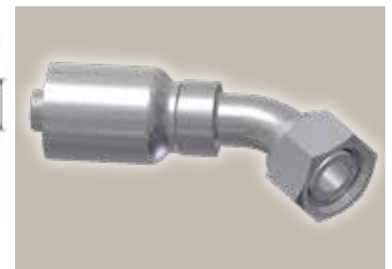

CA **Female Metric 24°
Light Series with O-Ring
Swivel - Straight**
ISO 12151-2-SWS-L – DKOL

Part Number	Hose I.D.				Thread metric	Tube O.D. mm	A mm	B mm	W mm
	DN	Inch	Size	mm					
1CA77-15-8	12	1/2	-8	12,7	M22x1,5	15	63	28	27
1CA77-18-10	16	5/8	-10	15,9	M26x1,5	18	66	27	32
1CA77-18-12	19	3/4	-12	19,1	M26x1,5	18	74	28	32
1CA77-22-12	19	3/4	-12	19,1	M30x2	22	73	27	36
1CA77-22-16	25	1	-16	25,4	M30x2	22	88	33	36
1CA77-28-16	25	1	-16	25,4	M36x2	28	89	35	41
1CA77-35-20	31	1 1/4	-20	31,8	M45x2	35	100	37	50
1CA77-42-24	38	1 1/2	-24	38,1	M52x2	42	106	39	60

Fittings with standard O-ring seals can be used for temperatures from -40 °C up to +105 °C.
O-rings see section Eb. Special O-rings are available on request.

CE **Female Metric 24°
Light Series with O-Ring
Swivel - 45° Elbow**
ISO 12151-2-SWE -L – DKOL 45°

Part Number	Hose I.D.				Thread metric	Tube O.D. mm	A mm	B mm	E mm	W mm
	DN	Inch	Size	mm						
1CE77-15-8	12	1/2	-8	12,7	M22x1,5	15	84	49	24	27
1CE77-22-12	19	3/4	-12	19,1	M30x2	22	120	74	29	36
1CE77-28-16	25	1	-16	25,4	M36x2	28	142	88	33	41
1CE77-35-20	31	1 1/4	-20	31,8	M45x2	35	162	98	37	50
1CE77-42-24	38	1 1/2	-24	38,1	M52x2	42	201	134	49	60