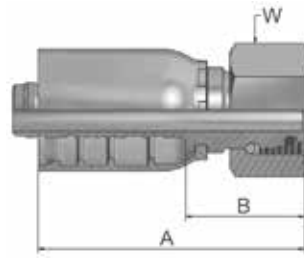

CA **Female Metric 24°
Light Series with O-Ring
Swivel - Straight**
ISO 12151-2-SWS-L – DKOL

Part Number	Hose I.D.				Thread metric	Tube O.D. mm	A mm	B mm	W mm
	DN	Inch	Size	mm					
1CA77-15-8	12	1/2	-8	12,7	M22x1,5	15	63	28	27
1CA77-18-10	16	5/8	-10	15,9	M26x1,5	18	66	27	32
1CA77-18-12	19	3/4	-12	19,1	M26x1,5	18	74	28	32
1CA77-22-12	19	3/4	-12	19,1	M30x2	22	73	27	36
1CA77-22-16	25	1	-16	25,4	M30x2	22	88	33	36
1CA77-28-16	25	1	-16	25,4	M36x2	28	89	35	41
1CA77-35-20	31	1 1/4	-20	31,8	M45x2	35	100	37	50
1CA77-42-24	38	1 1/2	-24	38,1	M52x2	42	106	39	60

Fittings with standard O-ring seals can be used for temperatures from -40 °C up to +105 °C.
O-rings see section Eb. Special O-rings are available on request.

CE **Female Metric 24°
Light Series with O-Ring
Swivel - 45° Elbow**
ISO 12151-2-SWE -L – DKOL 45°

Part Number	Hose I.D.				Thread metric	Tube O.D. mm	A mm	B mm	E mm	W mm
	DN	Inch	Size	mm						
1CE77-15-8	12	1/2	-8	12,7	M22x1,5	15	84	49	24	27
1CE77-22-12	19	3/4	-12	19,1	M30x2	22	120	74	29	36
1CE77-28-16	25	1	-16	25,4	M36x2	28	142	88	33	41
1CE77-35-20	31	1 1/4	-20	31,8	M45x2	35	162	98	37	50
1CE77-42-24	38	1 1/2	-24	38,1	M52x2	42	201	134	49	60