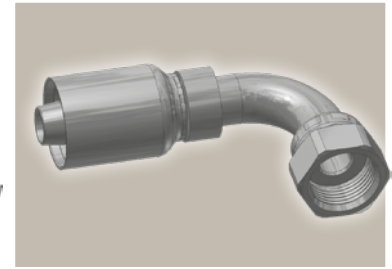

## J9 Female ORFS - Swivel 90° Elbow - Short Drop

ISO 12151-1 - SWES  
SAE J516 - ORFS 90°

Part Number	Hose I.D.				Thread UNF	A mm	B mm	E mm	W mm
	DN	Inch	Size	mm					
1J977-8-8	12	1/2	-8	12,7	13/16x16	70,65	36	29	24
1J977-10-10	16	5/8	-10	15,9	1x14	97	50	32	30
1J977-12-10	16	5/8	-10	15,9	1 3/16x12	89	50	48	36
1J977-10-12	19	3/4	-12	19,1	1x14	97	51	32	30
1J977-12-12	19	3/4	-12	19,1	1 3/16x12	108	62	48	36
1J977-16-12	19	3/4	-12	19,1	1 7/16x12	108	62	56	41
1J977-16-16	25	1	-16	25,4	1 7/16x12	131	77	56	41
1J977-20-20	31	1 1/4	-20	31,8	1 11/16x12	146	82	64	50
1J977-24-24	38	1 1/2	-24	38,1	2x12	163	96	69	60

The combination of high temperature and high pressure could reduce the hose life.

## J1 Female ORFS - Swivel 90° Elbow - Long Drop

ISO 12151-1 - SWEL  
SAE J 516 - ORFS 90° L

Part Number	Hose I.D.				Thread UNF	A mm	B mm	E mm	W mm
	DN	Inch	Size	mm					
1J177-12-12	19	3/4	-12	19,1	1 3/16x12	108	62	96	36
1J177-16-16	25	1	-16	25,4	1 7/16x12	131	77	114	41