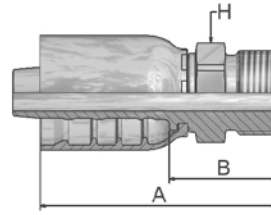

JM

ORFS Male

ISO 12151-1-S – SAE J516

Part Number	Hose I.D.				Thread UNF	A mm	B mm	H mm
	DN	Inch	Size	mm				
1JM77-8-8	12	1/2	-8	12,7	13/16x16	66	32	22
1JM77-12-8	12	1/2	-8	12,7	1 3/16x12	75	40	32
1JM77-10-10	16	5/8	-10	15,9	1x14	76	37	27
1JM77-12-10	16	5/8	-10	15,9	1 3/16x12	79	40	32
1JM77-12-12	19	3/4	-12	19,1	1 3/16x12	89	43	32
1JM77-16-12	19	3/4	-12	19,1	1 7/16x12	93	47	41
1JM77-16-16	25	1	-16	25,4	1 7/16x12	96	40,9	41
1JM77-20-16	25	1	-16	25,4	1 11/16x12	93	39,2	46
1JM77-20-20	31	1 1/4	-20	31,8	1 11/16x12	110	46	46
1JM77-24-20	31	1 1/4	-20	31,8	2 12	116	52	55

JM fittings are supplied without O-ring.

Find O-rings in section E. Special O-rings are available on request.

The combination of high temperature and high pressure could reduce the hose life.

77 Series

Approved **fitting series** for **hose types**, depending on size: